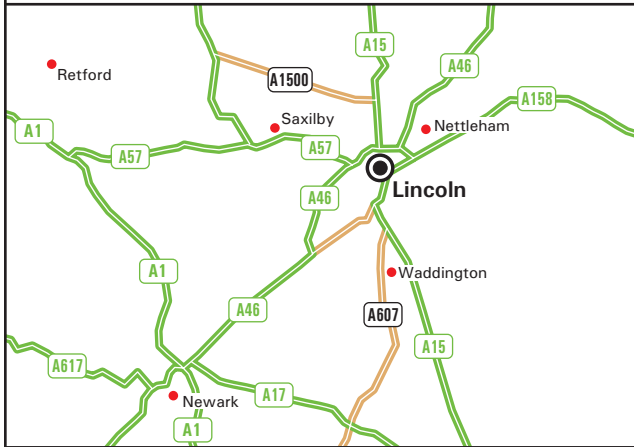

Lincoln Office  
 Sibthorp House  
 351-355 High Street  
 Lincoln LN5 7BN  
 Tel: 01522 528 999  
 Fax: 01522 528 111  
 www.key-personnel.co.uk

**From Northbound A1 & Newark-on-Trent**

- Leave the A1 to join the A46 towards Lincoln.
- Continue on the A46 until the roundabout junction with the A57.
- Turn right at roundabout onto A57 (Carholme Road) towards Central Lincoln.
- Remain on the A57 (Newland).
- Continue onto Wigford Way.
- Turn right onto the B1262 (High Street)
- Our office is located on the left hand side (see inset).

**From Southbound A1**

- Leave the A1 at the 'Markham Moor Services' roundabout to join the A57 towards Lincoln.
- Remain on the A57 to the roundabout junction with the A46.
- Take second exit onto A57 (Carholme Road) towards Central Lincoln. Remain on the A57 (Newland).
- Continue onto Wigford Way.
- Turn right onto the B1262 (High Street)
- Our office is located on the left hand side (see inset).

**By Train** 🚂

- Lincoln receives services from Sheffield, Worksop, Retford, Nottingham, Leicester, Loughborough, Peterborough, Spalding and Newark.

PRODUCED BY BUSINESS MAPS LTD FROM DIGITAL DATA - © BARTHOLOMEW(2006)