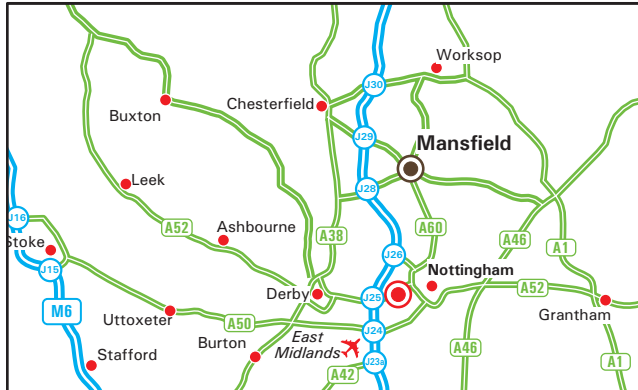

Mansfield Office
39 Westgate
Mansfield
Notts NG18 1RX
Tel: 01623 420 488
Fax: 01623 420 531
www.key-personnel.co.uk

From M1 Junction 29

- Leave the M1 at junction 29 (signed Mansfield, A617) and follow the signs for Mansfield.
- After passing the Civic Centre on your right hand side, take the first turning on the right into Rosemary Street.
- Proceed along Rosemary Street and turn left onto Walkden Street and park in the Public Car Park on the right hand side.
- Take the lift to the ground floor which will bring you out on to the Bus Station, proceed down the steps into the Four Seasons Shopping Centre.
- Take the exit from the Four Seasons next to WH Smiths which leads on to Westgate.
- Turn to the left and Key Personnel is in front of you.

From M1 Junction 28

- Leave the M1 at junction 28 (signed Mansfield, Matlock & A38) and follow the signs into Mansfield.
- As you approach the town centre you will see the Bus Station straight ahead and Superbowl 2000 on your right.
- Turn left onto Rosemary Street and take your 1st right onto Walkden Street and park in the Public Car Park on the right hand side.
- Take the lift to the ground floor which will bring you out on to the Bus Station, proceed down the steps into the Four Seasons Shopping Centre.
- Take the exit from the Four Seasons next to WH Smiths which leads on to Westgate.
- Turn to the left and Key Personnel is in front of you.

By Train

- Mansfield is served by trains from Nottingham and Newark.

PRODUCED BY BUSINESS MAPS LTD FROM DIGITAL DATA © BARTHOLOMEW (2003)

© Crown Copyright 43428U