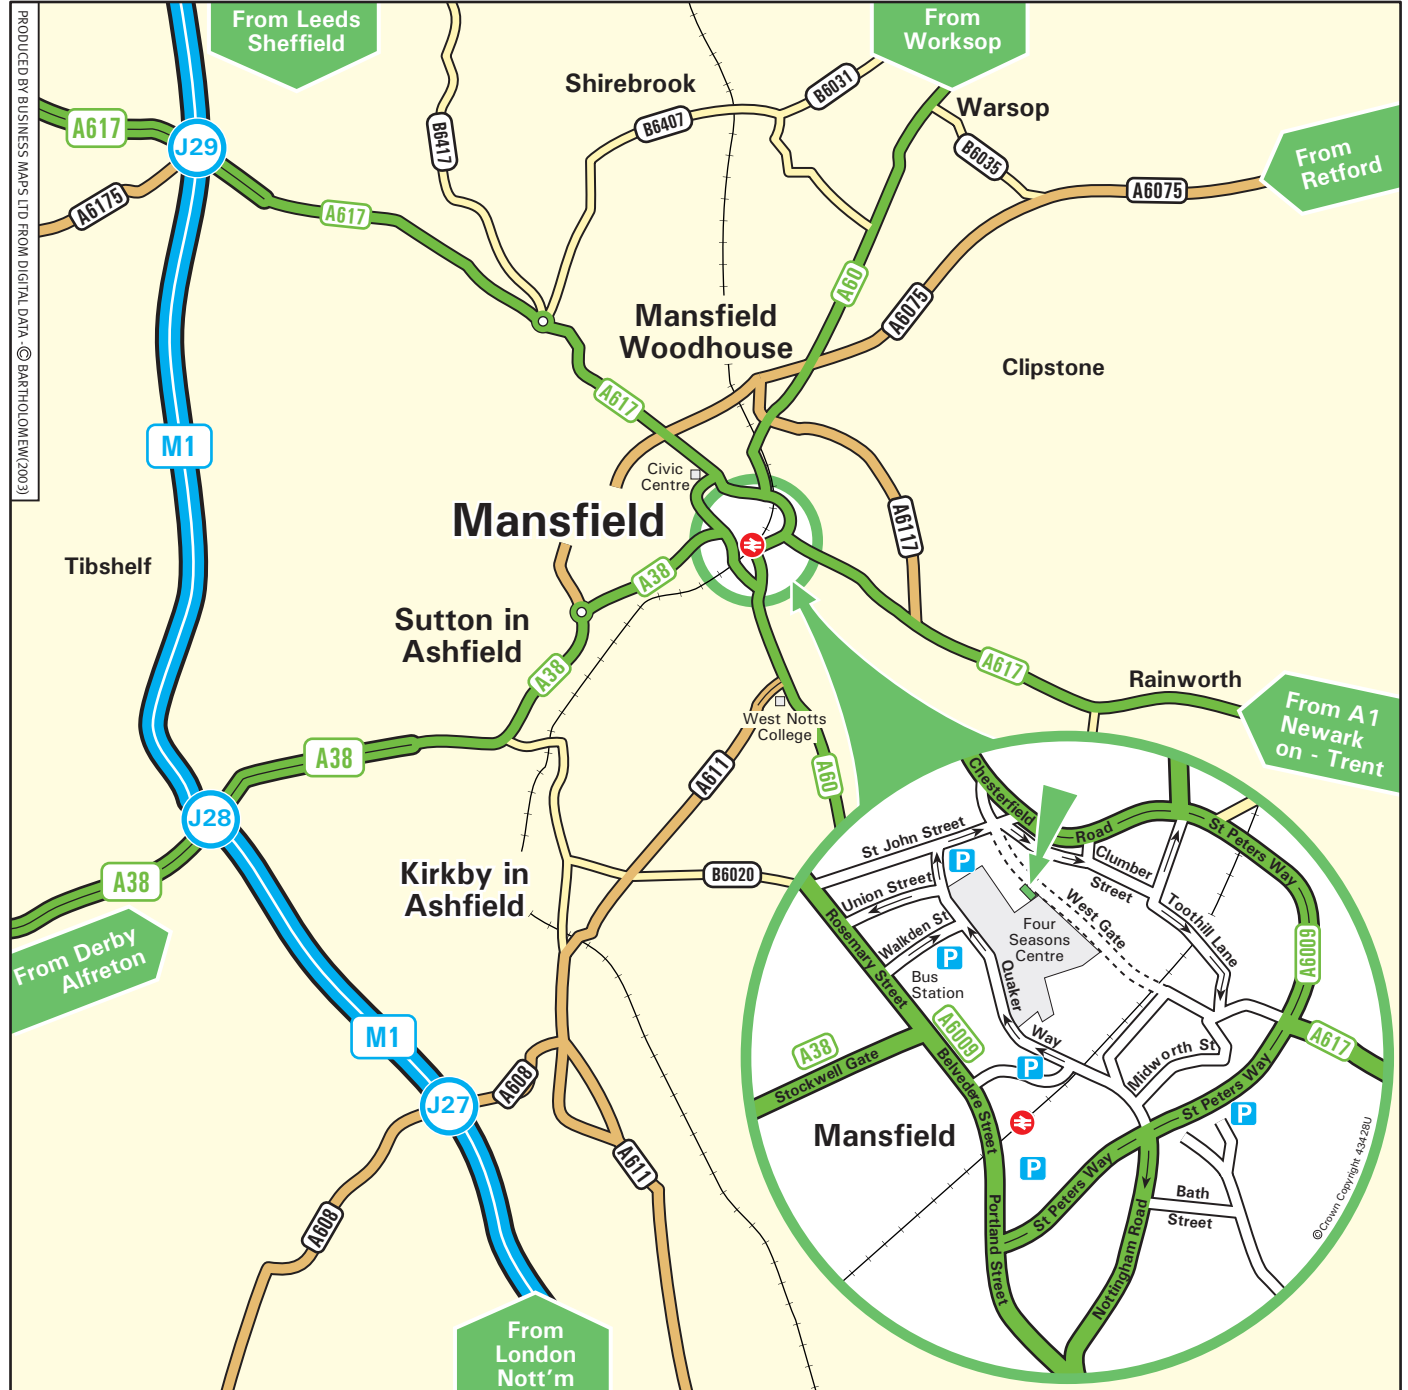

Mansfield Office
39 Westgate
Mansfield
Notts NG18 1RX
Tel: 01623 420 488
Fax: 01623 420 531
www.key-personnel.co.uk

From M1 Junction 29

- Leave the M1 at junction 29 (signed Mansfield, A617) and follow the signs for Mansfield.
- After passing the Civic Centre on your right hand side, take the first turning on the right into Rosemary Street.
- Proceed along Rosemary Street and turn left onto Walkden Street and park in the Public Car Park on the right hand side.
- Take the lift to the ground floor which will bring you out on to the Bus Station, proceed down the steps into the Four Seasons Shopping Centre.
- Take the exit from the Four Seasons next to WH Smiths which leads on to Westgate.
- Turn to the left and Key Personnel is in front of you.

From M1 Junction 28

- Leave the M1 at junction 28 (signed Mansfield, Matlock & A38) and follow the signs into Mansfield.
- As you approach the town centre you will see the Bus Station straight ahead and Superbowl 2000 on your right.
- Turn left onto Rosemary Street and take your 1st right onto Walkden Street and park in the Public Car Park on the right hand side.
- Take the lift to the ground floor which will bring you out on to the Bus Station, proceed down the steps into the Four Seasons Shopping Centre.
- Take the exit from the Four Seasons next to WH Smiths which leads on to Westgate.
- Turn to the left and Key Personnel is in front of you.

By Train

- Mansfield is served by trains from Nottingham and Newark.

PRODUCED BY BUSINESS MAPS LTD FROM DIGITAL DATA © BARTHOLOMEW (2003)

© Crown Copyright 43428U